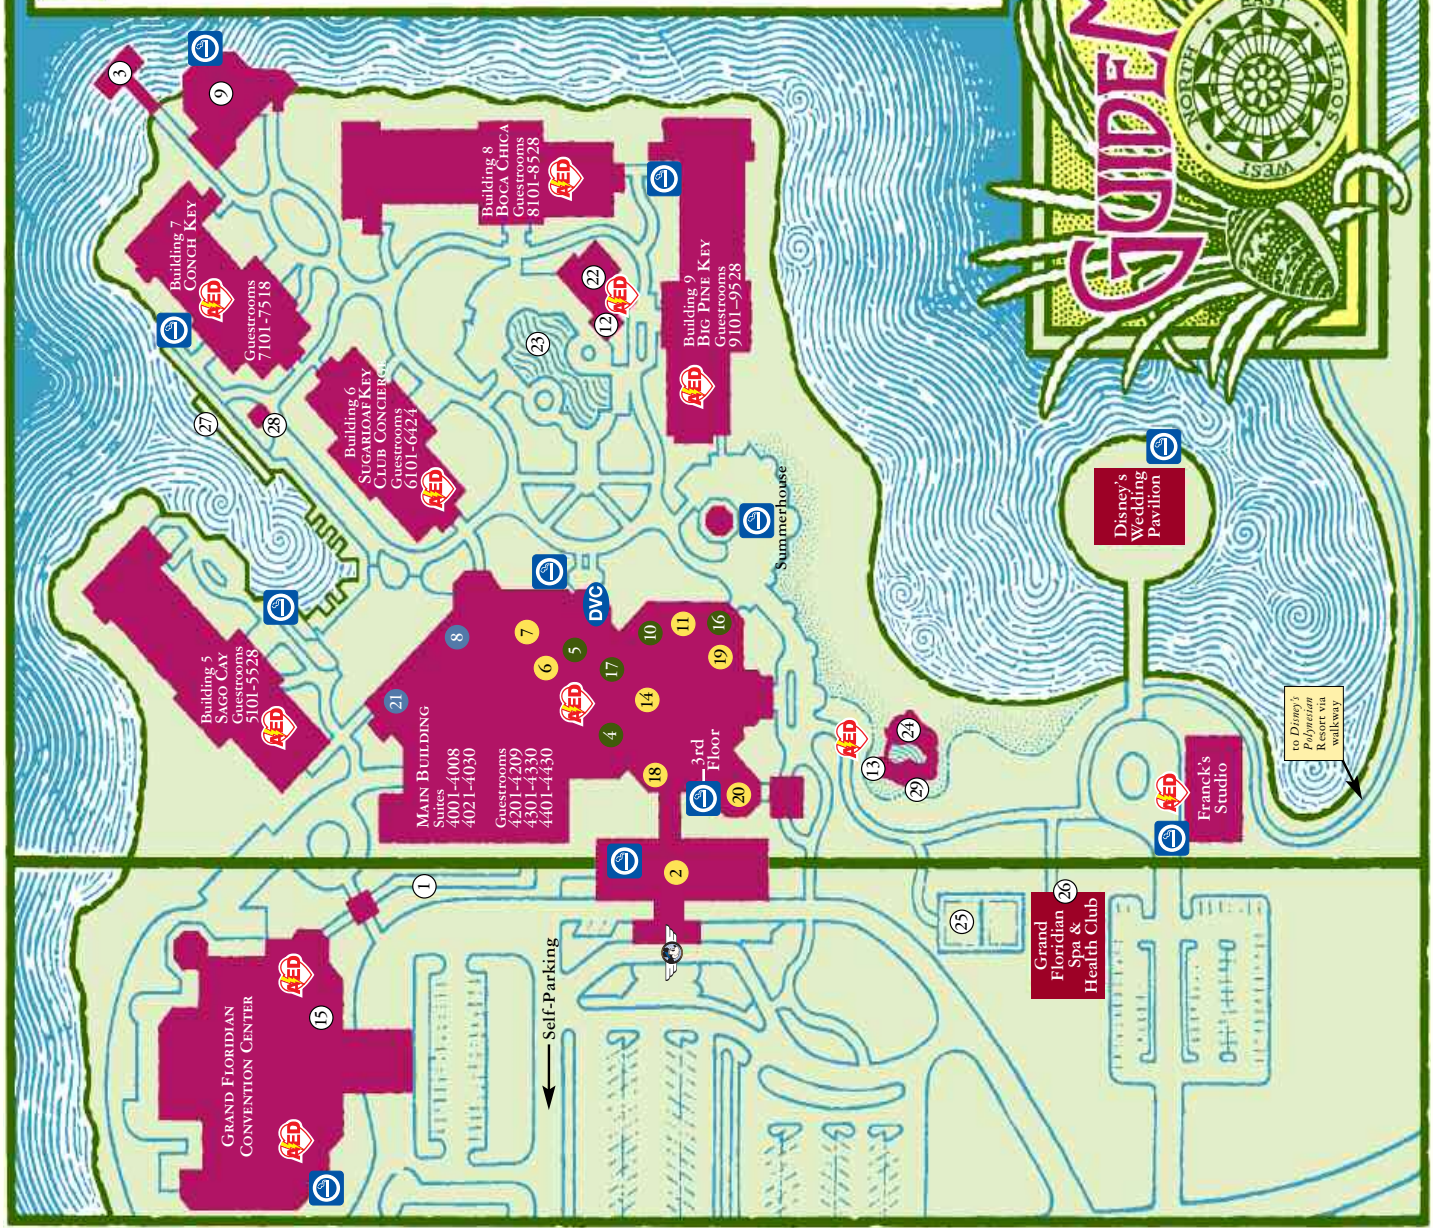

LEGEND

TRANSPORTATION

- 1 Resort bus transportation
- 2 Monorail station
- 3 Disney's Magical Express Bus Stop
- 4 Resort boat transportation

RESTAURANTS

- FIRST FLOOR
- 4 1900 Park Fare
 - 5 Grand Floridian Cafe
- SECOND FLOOR
- 6 Victoria & Albert's
 - 7 Citricos
 - 8 Gasparilla Grill & Games
 - 9 Narcoossee's
 - 10 The Garden View Tea Room

SHOPPING

- FIRST FLOOR
- 16 Summer Lace
 - 17 Sandy Cove Gift & Sundry Shop
- SECOND FLOOR
- 18 Basin White
 - 19 Commander Porter's
 - 20 M. Mouse Mercantile

RECREATION

- 21 Mouseketeer Club
- 22 Restrooms & Pool towel issue
- 23 Courtyard Pool
- 24 Beach Pool
- 25 Grand Floridian Tennis Courts
- 26 Spa & Health Club
- 27 Grand 1 Yacht
- 28 Captain's Shipyard
- 29 Boat Rentals
- 30 Restrooms & Pool towel issue

LOUNGES

- SECOND FLOOR
- 11 Mizner's Lounge
 - 7 Citricos Lounge
 - 9 Narcoossee's Lounge
 - 12 Courtyard Pool Bar
 - 13 Beach Pool Bar

SERVICES

- 14 Ivy Trellis Beauty and Barber Shop
- 15 Business Center
- 16 Disney Vacation Club Information Center

DISNEY'S GRAND FLORIDIAN RESORT & SPA

GUIDE MAP