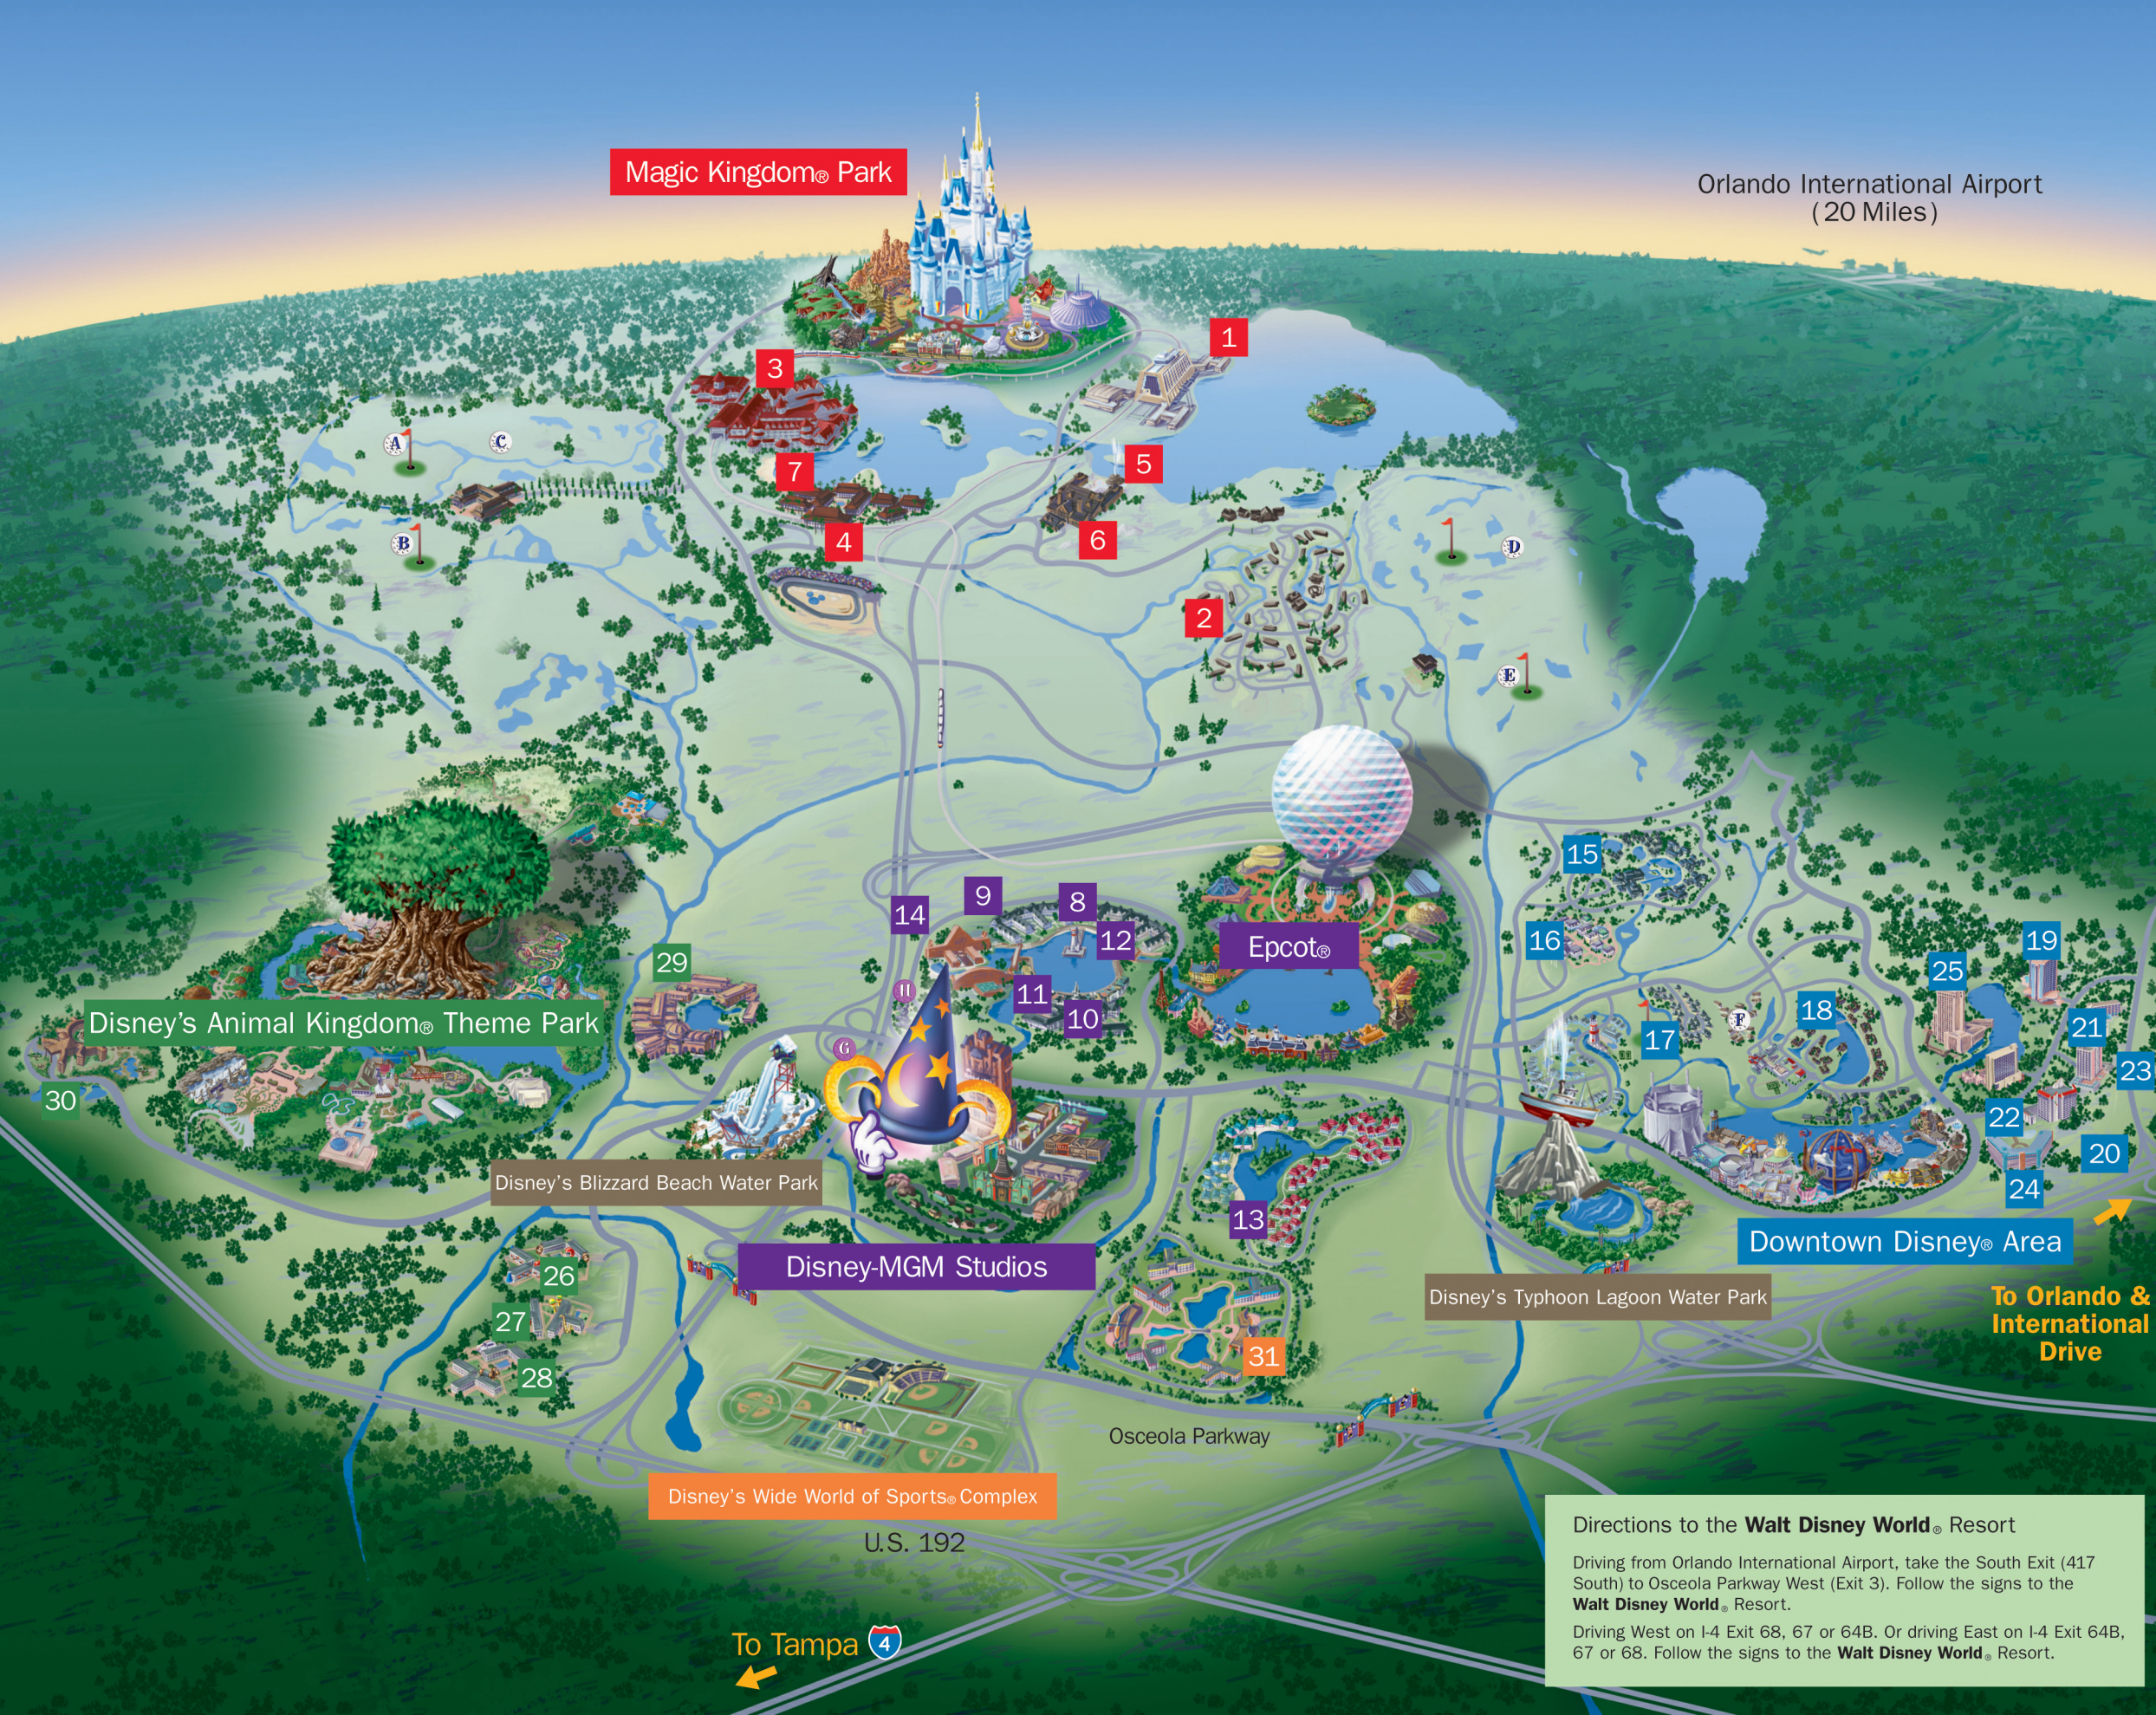

Disney's Animal Kingdom® Resort Area

- 26 Disney's All-Star Sports Resort
- 27 Disney's All-Star Music Resort
- 28 Disney's All-Star Movies Resort
- 29 Disney's Coronado Springs Resort
- 30 Disney's Animal Kingdom Lodge

Disney's Wide World of Sports® Resort Area

- 31 Disney's Pop Century Resort (December 2003)

Golf Courses

- A Disney's Magnolia Golf Course
- B Disney's Palm Golf Course
- C Disney's Oak Trail Golf Course
- D Disney's Osprey Ridge Golf Course
- E Disney's Eagle Pines Golf Course
- F Disney's Lake Buena Vista Golf Course

Miniature Golf

- G Disney's Winter Summerland Miniature Golf Course
- H Disney's Fantasia Gardens Miniature Golf Course

Orlando International Airport
(20 Miles)

Magic Kingdom® Park

Disney's Animal Kingdom® Theme Park

Driving West on I-4 Exit 68, 67 or 64B. Or driving East on I-4 Exit 64B, 67 or 68. Follow the signs to the Walt Disney World® Resort.