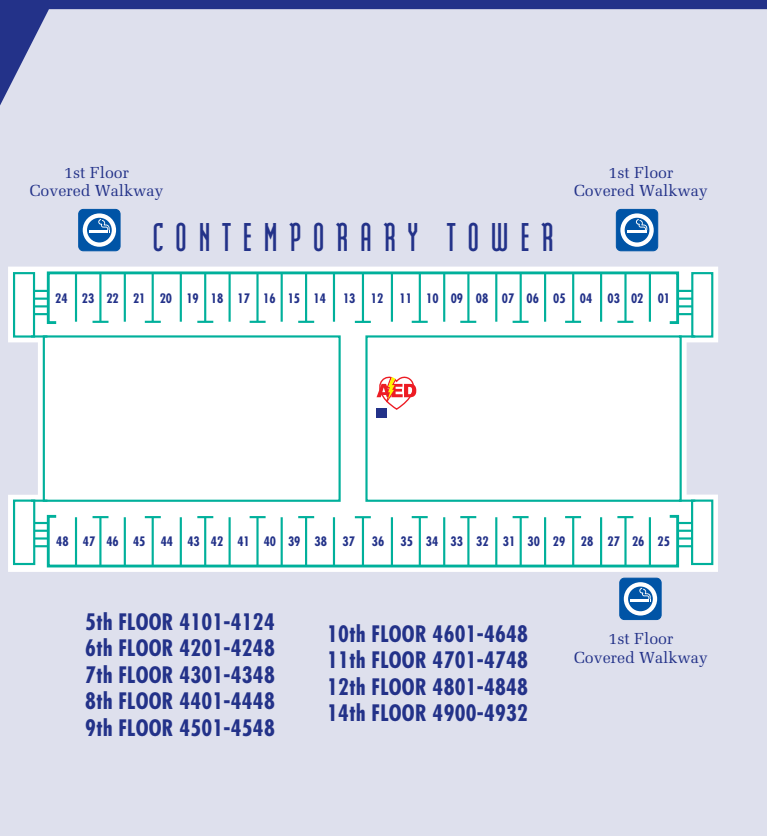

**1 Contemporary Tower**

**1st Floor**

- Lobby
- Food 'n Fun Center (Fast Food)
- Contemporary Grounds

**2nd Floor**

- Americas Level
- Meeting/Banquet Rooms
- Access to Convention Center

**3rd Floor**

- Olympiad Health Club
- Contemporary Salon

**4th Floor**

- Concourse Steakhouse
- Chef Mickey's Buffet
- Outer Rim Lounge
- Shops
- Arcade
- Access to Monorail
- Observation Deck
- Fireworks Viewing
- *Disney Vacation Club* Information Center

**15th Floor**

- 14 South Parking
- 15 Monorail Beam
- 16 Convention Center
- 17 Bus Stop
- 18 Disney's Magical Express Bus Stop
- Automated External Defibrillator

- 5th FLOOR 4101-4124
- 6th FLOOR 4201-4248
- 7th FLOOR 4301-4348
- 8th FLOOR 4401-4448
- 9th FLOOR 4501-4548